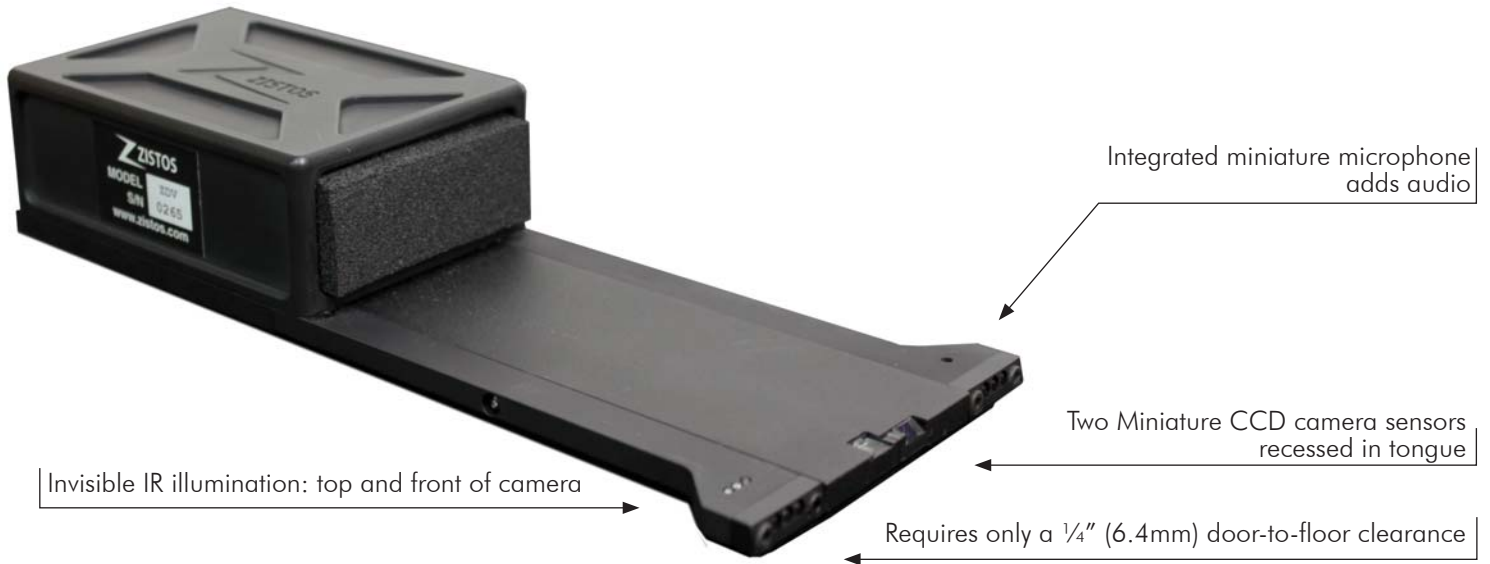

## Dual View Under-the-Door Camera

Safely View into an Adjoining Space for Covert Tactical Operations

The **Zistos Dual View Under-the-Door Camera (ZDV-CP)** is a valuable addition to any tactical system. This camera provides a safe and covert view both of a forward looking view into a room, as well as an upwards facing view to see the back of the door. Using IR illumination and frame integration electronics enables the **ZDV-CP** to provide a better quality image in total darkness — up to 20 feet.

The **ZDV-CP** camera only needs  $\frac{1}{4}$  of an inch (6.4 mm) door-to-floor clearance, and uses a specialized 8-foot pole to maneuver the camera from a safe distance. The camera includes a cable, air hand pump door jack and is compatible with any of our WalkAbout displays. It not only gives you a covert visual perspective of the interior of a room but has the ability to provide audio surveillance as well.

# Dual View Under-the-Door Camera

- The Dual View camera provides a safe, covert view of both forward and upward looking at the back of the door
- Frame integration electronics provides superior image in total darkness
- Audio enhancement circuitry amplifies low sounds while suppressing loud sounds
- Direct video cable connection (without pole) for static surveillance situations
- Compatible with all Zistos systems through VisionFlex® — our modular design philosophy

### UDC Pole

Specially-designed detachable pole with universal joint affords safe deployment and horizontal panning of room.