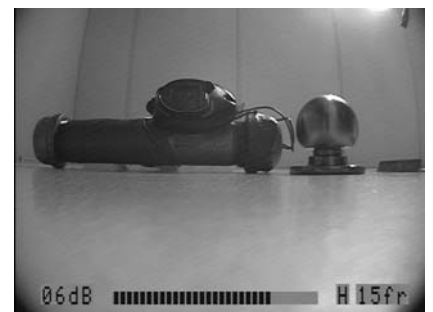

Upward facing to door and knob