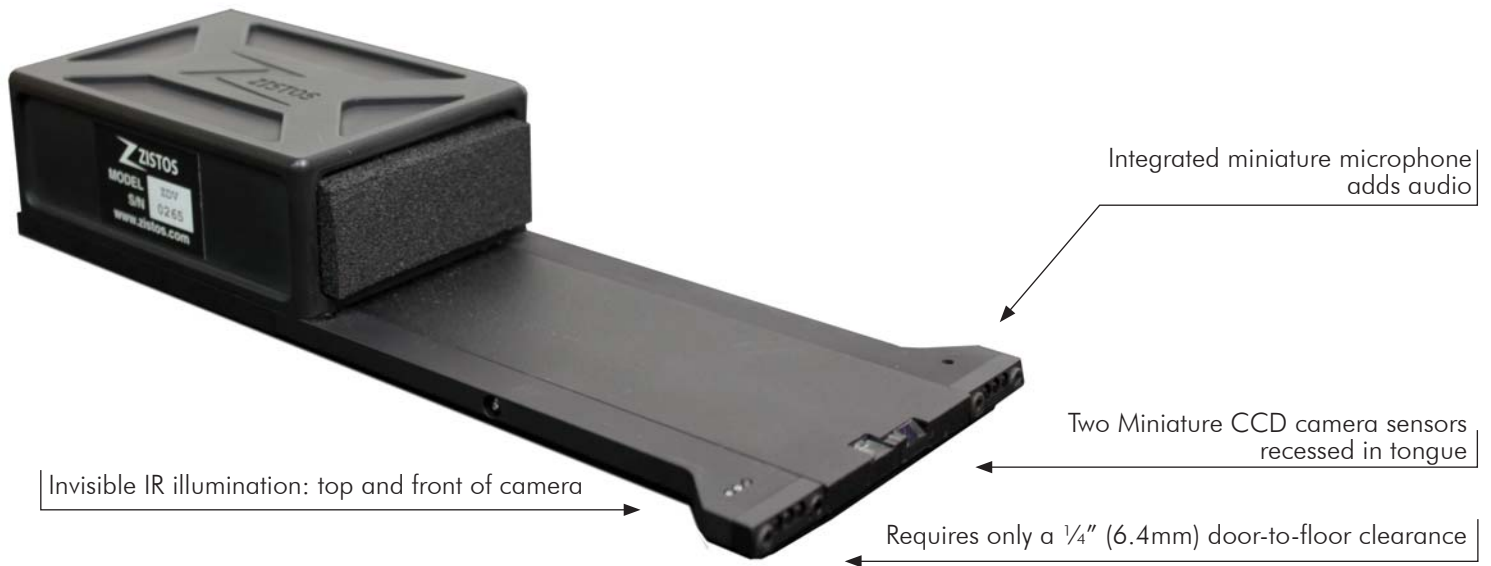

EXPANDING YOUR VISION

ZISTOS[®]
PORTABLE VIDEO SYSTEMS

Dual View Under-the-Door Camera

Safely View into an Adjoining Space for Covert Tactical Operations

The **Zistos Dual View Under-the-Door Camera (ZDV-CP)** is a valuable addition to any tactical system. This camera provides a safe and covert view both of a forward looking view into a room, as well as an upwards facing view to see the back of the door. Using IR illumination and frame integration electronics enables the **ZDV-CP** to provide a better quality image in total darkness — up to 20 feet.

The **ZDV-CP** camera only needs $\frac{1}{4}$ of an inch (6.4 mm) door-to-floor clearance, and uses a specialized 8-foot pole to maneuver the camera from a safe distance. The camera includes a cable, air hand pump door jack and is compatible with any of our WalkAbout displays. It not only gives you a covert visual perspective of the interior of a room but has the ability to provide audio surveillance as well.

Dual View Under-the-Door Camera

- The Dual View camera provides a safe, covert view of both forward and upward looking at the back of the door
- Frame integration electronics provides superior image in total darkness
- Audio enhancement circuitry amplifies low sounds while suppressing loud sounds
- Direct video cable connection (without pole) for static surveillance situations
- Compatible with all Zistos systems through VisionFlex® — our modular design philosophy

Call today for a product demonstration.

Options:

WalkAbout III

A WalkAbout 5.6" LCD, high resolution display can be used with the Dual View Camera to view images and control illumination.

UDC Pole

Specially-designed detachable pole with universal joint affords safe deployment and horizontal panning of room.