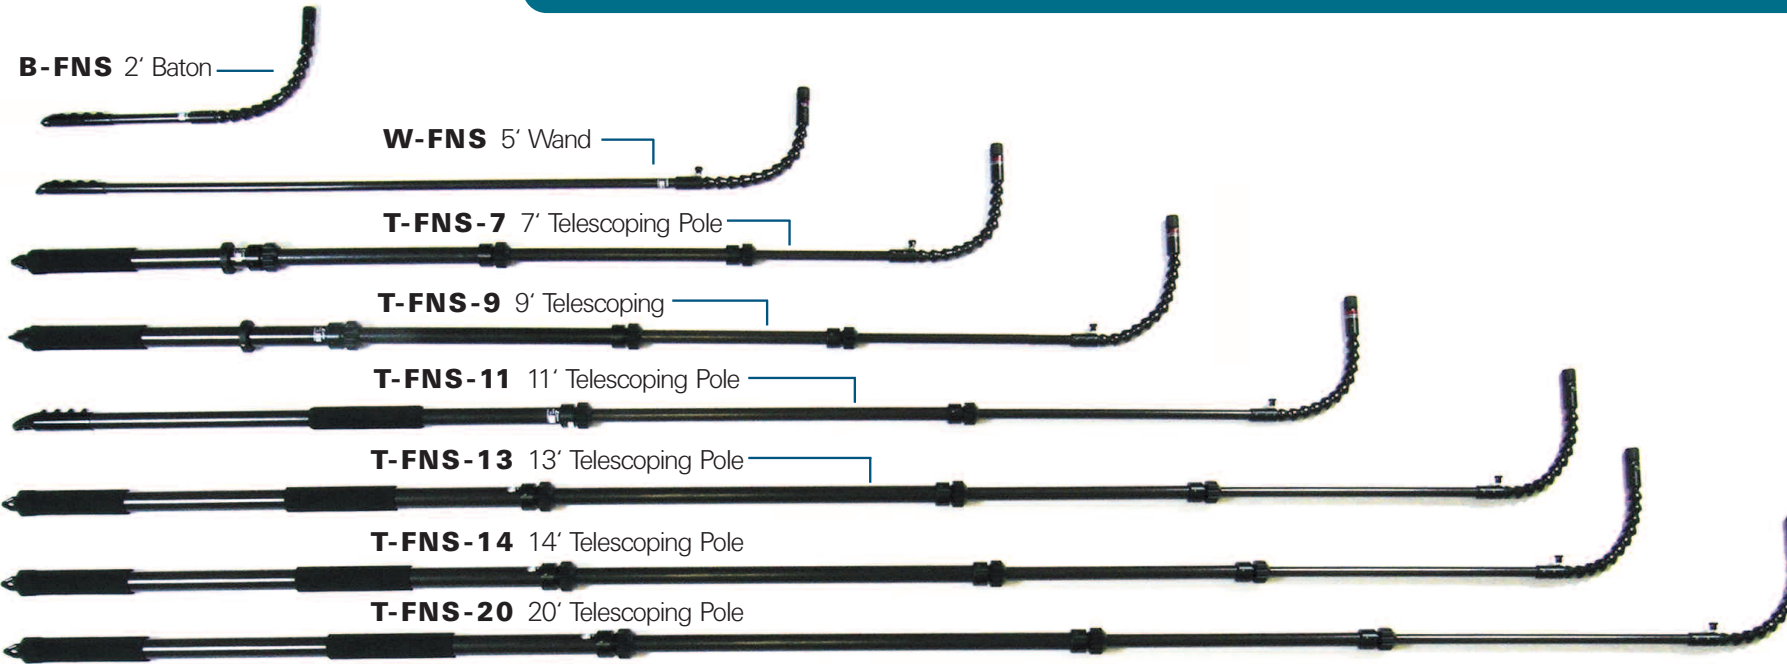

Video Monicle & Split WalkAbout with 5.6" LCD

*All available with internal DVR

GOOSENECK POLES

ARTICULATING POLES

UNDER VEHICLE INSPECTION TROLLEY

UVIT-BASE

SLED

UNDER DOOR CAMERA POLE

CAMERA CABLES

VPC-10 - 10' Cable (Lengths up to 150' available)

Zistos Product Matrix

CAMERAS

UNDER DOOR CAMERAS

ZDV-CP Dual View

ZSV-CP Single View

VIDEOSCOPES