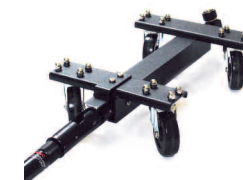

Video Monicle & Split WalkAbout with 5.6" LCD

*All available with internal DVR

GOOSENECK POLES

ARTICULATING POLES

UNDER VEHICLE INSPECTION TROLLEY

UVIT-BASE

SLED

UNDER DOOR CAMERA POLE

CAMERA CABLES

VPC-10 - 10' Cable (Lengths up to 150' available)

Zistos Product Matrix

CAMERAS

UNDER DOOR CAMERAS

ZDV-CP Dual View

ZSV-CP Single View

VIDEOSCOPES