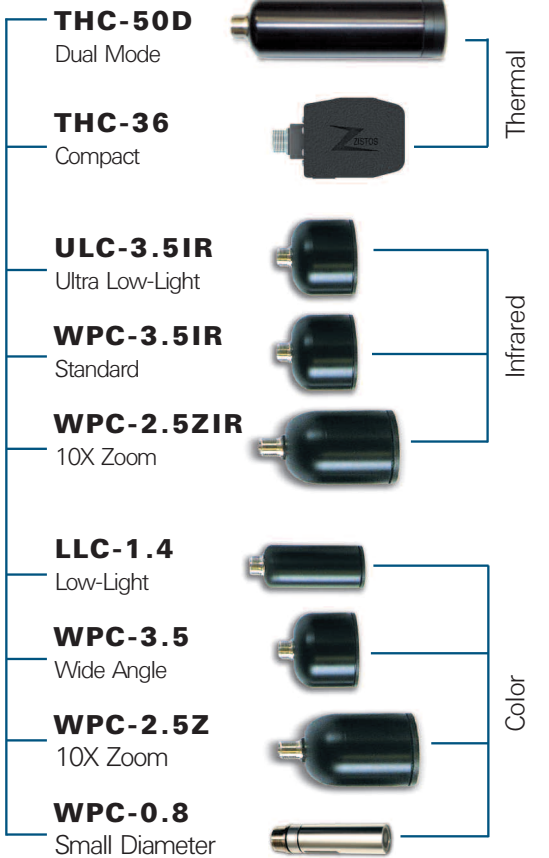

Video Monicle & Split WalkAbout with 5.6" LCD

*All available with internal DVR

GOOSENECK POLES

ARTICULATING POLES

UNDER VEHICLE INSPECTION TROLLEY

UVIT-BASE

SLED

UNDER DOOR CAMERA POLE

CAMERA CABLES

VPC-10 - 10' Cable (Lengths up to 150' available)

Zistos Product Matrix

CAMERAS

UNDER DOOR CAMERAS

ZDV-CP Dual View

ZSV-CP Single View

VIDEOSCOPES

VSK4 Color

VSK4-BW Black & White

ZISTOS CORPORATION

1736 Church Street
 Holbrook, New York 11741
 Ph 631.434.1370 | Fx 631.434.9104
 info@zistos.com | www.zistos.com

REEL

RR-166 Reel with 166' cable

RR-166C Also includes WPC-3.5