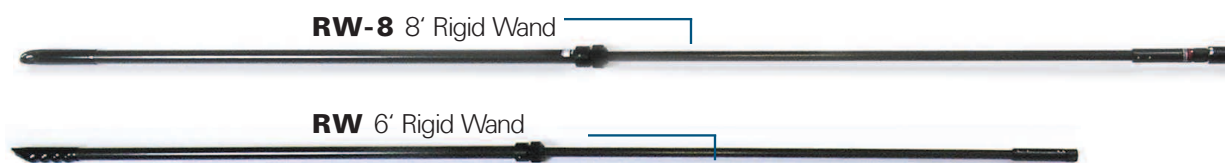

Video Monicle & Split WalkAbout with 5.6" LCD

*All available with internal DVR

GOOSENECK POLES

ARTICULATING POLES

UNDER VEHICLE INSPECTION TROLLEY

UVIT-BASE

SLED

UNDER DOOR CAMERA POLE

CAMERA CABLES

VPC-10 - 10' Cable (Lengths up to 150' available)

Zistos Product Matrix

CAMERAS

UNDER DOOR CAMERAS

ZDV-CP Dual View

ZSV-CP Single View

VIDEOSCOPES