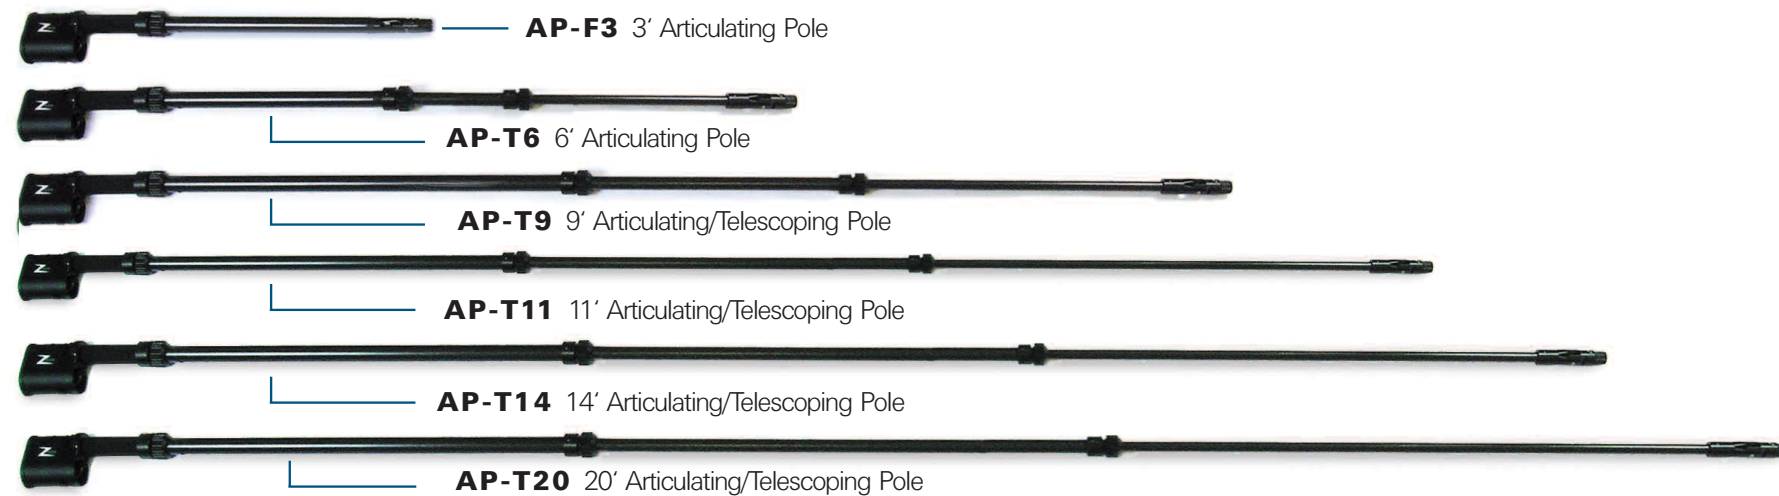

Video Monicle & Split WalkAbout with 5.6" LCD

*All available with internal DVR

GOOSENECK POLES

ARTICULATING POLES

UNDER VEHICLE INSPECTION TROLLEY

UVIT-BASE

SLED

UNDER DOOR CAMERA POLE

CAMERA CABLES

VPC-10 - 10' Cable (Lengths up to 150' available)

Zistos Product Matrix

CAMERAS

UNDER DOOR CAMERAS

ZDV-CP Dual View

ZSV-CP Single View

VIDEOSCOPES